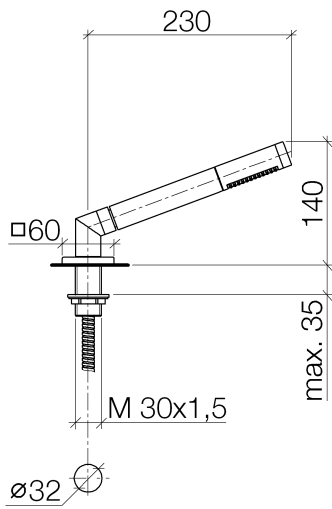

27 702 980

Fits: IMO, MEM, CL.1, CYO

- COMPACT RAIN, max. flow rate 6.8 l/min (at 3 bar)
- with anti-scale system
- rosette 60 x 60 mm
- hole diameter 32 mm
- metal shower hose 2250mm with integrated anti-twist protection

Two-piece design allows hose to later be changed without dismantling the fitting.

Intrinsic protection against back flow.

	Dark Chrome	27 702 980-19
	Chrome	27 702 980-00
	Brushed Platinum	27 702 980-06
	Platinum	27 702 980-08
	Brushed Durabronze (23kt Gold)	27 702 980-28
	Matte Black	27 702 980-33
	Brushed Champagne (22kt Gold)	27 702 980-46
	Champagne (22kt Gold)	27 702 980-47
	Brushed Chrome	27 702 980-93
	Brushed Dark Platinum	27 702 980-99

27 702 980

Flow rate chart

Certificates

WRAS\_2209005.

27 702 980

Parts for other finishes can be found here: [Chrome](#)

**Spare parts list**

No.	Item Number	Name	Quantity used	Delivery time
1	90 12 11 140 30-19	shower	1	20
2	04 24 04 287 00-19	nipple	1	20
3	90 14 20 002 00 90	seal	1	2
4	28 322 970-19	Metal shower hose 1/2" x 3/8" x 1750 mm - Dark Chrome	1	20
5	90 18 40 085 00 90	sleeve	1	2
6	09 27 68 003-19	rosette	1	60
7	09 30 01 090-07	sleeve	1	30
8	04 23 10 032 46 90	fixing set	1	2
9	09 30 11 060 90	disc	1	2
10	12 505 970 90	High pressure hose 1/2" x 3/8" x 500 mm -	1	2
11	90 24 03 168 00 90	nipple	1	2
12	04 24 04 187 00-19	nipple	1	-