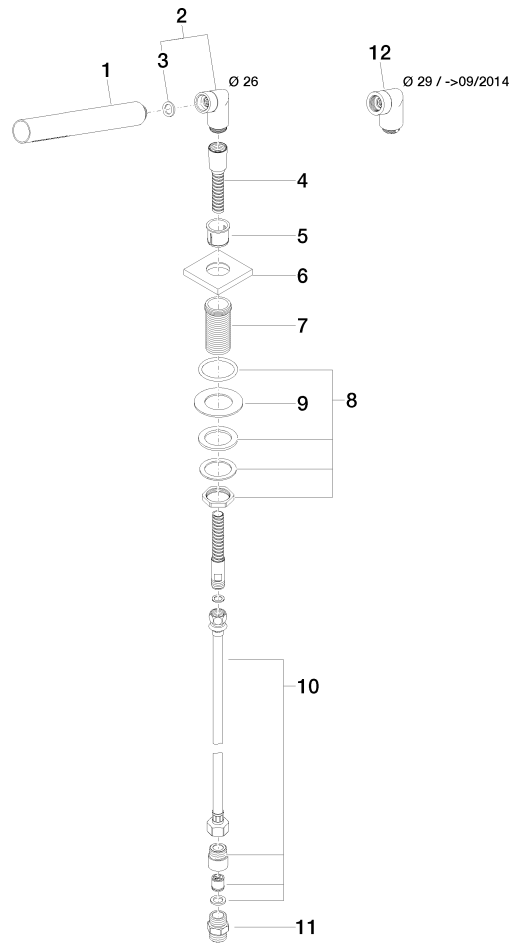

27 702 980

Fits: IMO, MEM, CL.1, CYO

- COMPACT RAIN, max. flow rate 6.8 l/min (at 3 bar)
- with anti-scale system
- rosette 60 x 60 mm
- hole diameter 32 mm
- metal shower hose 2250mm with integrated anti-twist protection

Two-piece design allows hose to later be changed without dismantling the fitting.

Intrinsic protection against back flow.

	Dark Chrome	27 702 980-19
	Chrome	27 702 980-00
	Brushed Platinum	27 702 980-06
	Platinum	27 702 980-08
	Brushed Durabronze (23kt Gold)	27 702 980-28
	Matte Black	27 702 980-33
	Brushed Champagne (22kt Gold)	27 702 980-46
	Champagne (22kt Gold)	27 702 980-47
	Brushed Chrome	27 702 980-93
	Brushed Dark Platinum	27 702 980-99

27 702 980

Flow rate chart

Certificates

WRAS\_2209005.

27 702 980

Parts for other finishes can be found here: [Chrome](#)

**Spare parts list**

No.	Item Number	Name	Quantity used	Delivery time
1	90 12 11 140 30-19	shower	1	20
2	04 24 04 287 00-19	nipple	1	20
3	90 14 20 002 00 90	seal	1	2
4	28 322 970-19	Metal shower hose 1/2" x 3/8" x 1750 mm - Dark Chrome	1	20
5	90 18 40 085 00 90	sleeve	1	2
6	09 27 68 003-19	rosette	1	60
7	09 30 01 090-07	sleeve	1	30
8	04 23 10 032 46 90	fixing set	1	2
9	09 30 11 060 90	disc	1	2
10	12 505 970 90	High pressure hose 1/2" x 3/8" x 500 mm -	1	2
11	90 24 03 168 00 90	nipple	1	2
12	04 24 04 187 00-19	nipple	1	-